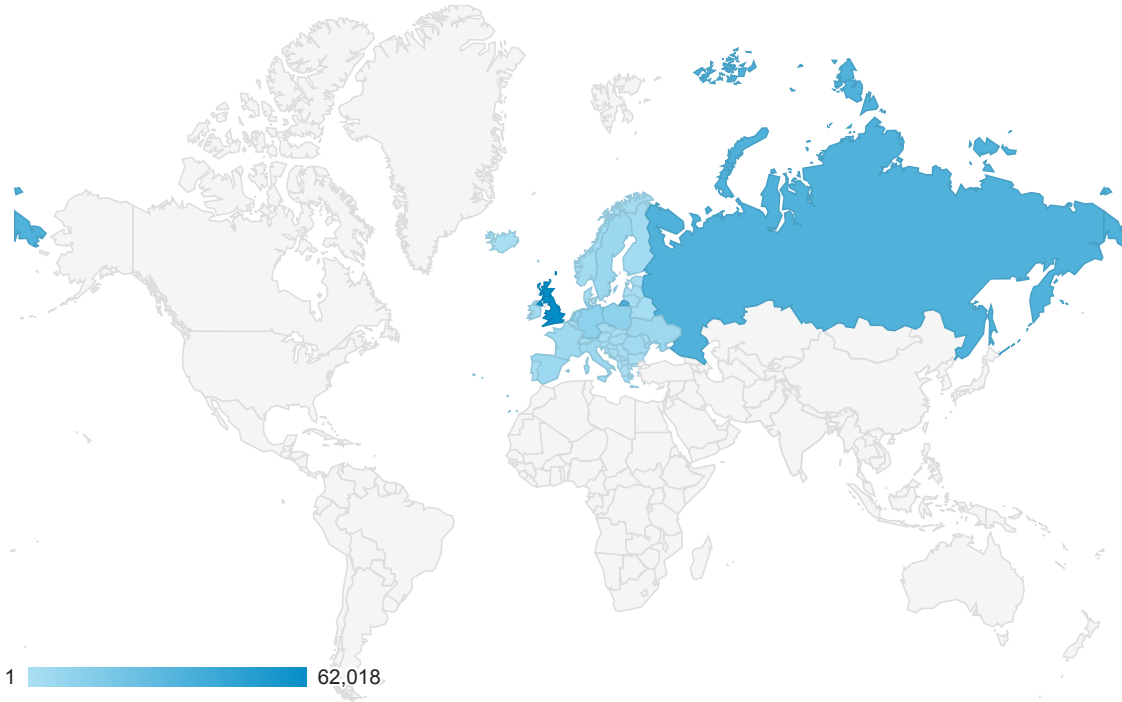

Jun 1, 2016 - Jan 30, 2017

Location

All Users
100.00% Sessions

Map Overlay

Summary

This data was filtered using an advanced filter.

Country	Continent	Sessions	Sessions
		186,598 % of Total: 29.44% (633,726)	186,598 % of Total: 29.44% (633,726)
1. United Kingdom	Europe	62,018	33.24%
2. Russia	Europe	33,807	18.12%
3. Poland	Europe	10,729	5.75%
4. Germany	Europe	10,402	5.57%
5. Netherlands	Europe	8,513	4.56%
6. Sweden	Europe	5,606	3.00%
7. Spain	Europe	5,395	2.89%
8. Ukraine	Europe	4,992	2.68%
9. France	Europe	4,613	2.47%
10. Italy	Europe	4,205	2.25%
11. Romania	Europe	3,162	1.69%
12. Ireland	Europe	3,140	1.68%
13. Finland	Europe	3,115	1.67%
14. Norway	Europe	2,527	1.35%
15. Czech Republic	Europe	2,474	1.33%
16. Belgium	Europe	2,187	1.17%
17. Denmark	Europe	2,138	1.15%
18. Hungary	Europe	2,044	1.09%

Contribution to total: Sessions

18.	■	Hungary	Europe	2,011	1.00%
19.	■	Slovenia	Europe	1,786	0.96%
20.	■	Belarus	Europe	1,761	0.94%
21.	■	Lithuania	Europe	1,756	0.94%
22.	■	Portugal	Europe	1,674	0.90%
23.	■	Estonia	Europe	1,534	0.82%
24.	■	Austria	Europe	1,209	0.65%
25.	■	Latvia	Europe	1,196	0.64%
26.	■	Switzerland	Europe	1,087	0.58%
27.	■	Croatia	Europe	763	0.41%
28.	■	Serbia	Europe	753	0.40%
29.	■	Greece	Europe	531	0.28%
30.	■	Bulgaria	Europe	300	0.16%
31.	■	Iceland	Europe	257	0.14%
32.	■	Slovakia	Europe	174	0.09%
33.	■	Bosnia & Herzegovina	Europe	165	0.09%
34.	■	Malta	Europe	138	0.07%
35.	■	Guernsey	Europe	120	0.06%
36.	■	Moldova	Europe	92	0.05%
37.	■	Luxembourg	Europe	57	0.03%
38.	■	Montenegro	Europe	55	0.03%
39.	■	Albania	Europe	53	0.03%
40.	■	Faroe Islands	Europe	47	0.03%
41.	■	Jersey	Europe	26	0.01%
42.	■	Macedonia (FYROM)	Europe	20	0.01%
43.	■	Kosovo	Europe	6	0.00%
44.	■	Gibraltar	Europe	3	0.00%
45.	■	Monaco	Europe	1	0.00%