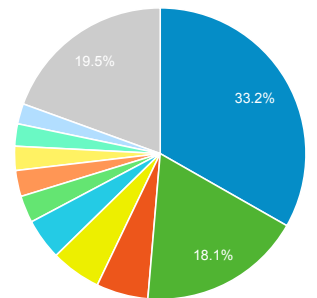

Jun 1, 2016 - Jan 30, 2017

Location

All Users
100.00% Sessions

Map Overlay

Summary

This data was filtered using an advanced filter.

Country	Continent	Sessions	Sessions
		186,598 % of Total: 29.44% (633,726)	186,598 % of Total: 29.44% (633,726)
1. United Kingdom	Europe	62,018	33.24%
2. Russia	Europe	33,807	18.12%
3. Poland	Europe	10,729	5.75%
4. Germany	Europe	10,402	5.57%
5. Netherlands	Europe	8,513	4.56%
6. Sweden	Europe	5,606	3.00%
7. Spain	Europe	5,395	2.89%
8. Ukraine	Europe	4,992	2.68%
9. France	Europe	4,613	2.47%
10. Italy	Europe	4,205	2.25%
11. Romania	Europe	3,162	1.69%
12. Ireland	Europe	3,140	1.68%
13. Finland	Europe	3,115	1.67%
14. Norway	Europe	2,527	1.35%
15. Czech Republic	Europe	2,474	1.33%
16. Belgium	Europe	2,187	1.17%
17. Denmark	Europe	2,138	1.15%
18. Hungary	Europe	2,044	1.09%

Contribution to total: Sessions

18.	■	Hungary	Europe	2,011	1.00%
19.	■	Slovenia	Europe	1,786	0.96%
20.	■	Belarus	Europe	1,761	0.94%
21.	■	Lithuania	Europe	1,756	0.94%
22.	■	Portugal	Europe	1,674	0.90%
23.	■	Estonia	Europe	1,534	0.82%
24.	■	Austria	Europe	1,209	0.65%
25.	■	Latvia	Europe	1,196	0.64%
26.	■	Switzerland	Europe	1,087	0.58%
27.	■	Croatia	Europe	763	0.41%
28.	■	Serbia	Europe	753	0.40%
29.	■	Greece	Europe	531	0.28%
30.	■	Bulgaria	Europe	300	0.16%
31.	■	Iceland	Europe	257	0.14%
32.	■	Slovakia	Europe	174	0.09%
33.	■	Bosnia & Herzegovina	Europe	165	0.09%
34.	■	Malta	Europe	138	0.07%
35.	■	Guernsey	Europe	120	0.06%
36.	■	Moldova	Europe	92	0.05%
37.	■	Luxembourg	Europe	57	0.03%
38.	■	Montenegro	Europe	55	0.03%
39.	■	Albania	Europe	53	0.03%
40.	■	Faroe Islands	Europe	47	0.03%
41.	■	Jersey	Europe	26	0.01%
42.	■	Macedonia (FYROM)	Europe	20	0.01%
43.	■	Kosovo	Europe	6	0.00%
44.	■	Gibraltar	Europe	3	0.00%
45.	■	Monaco	Europe	1	0.00%